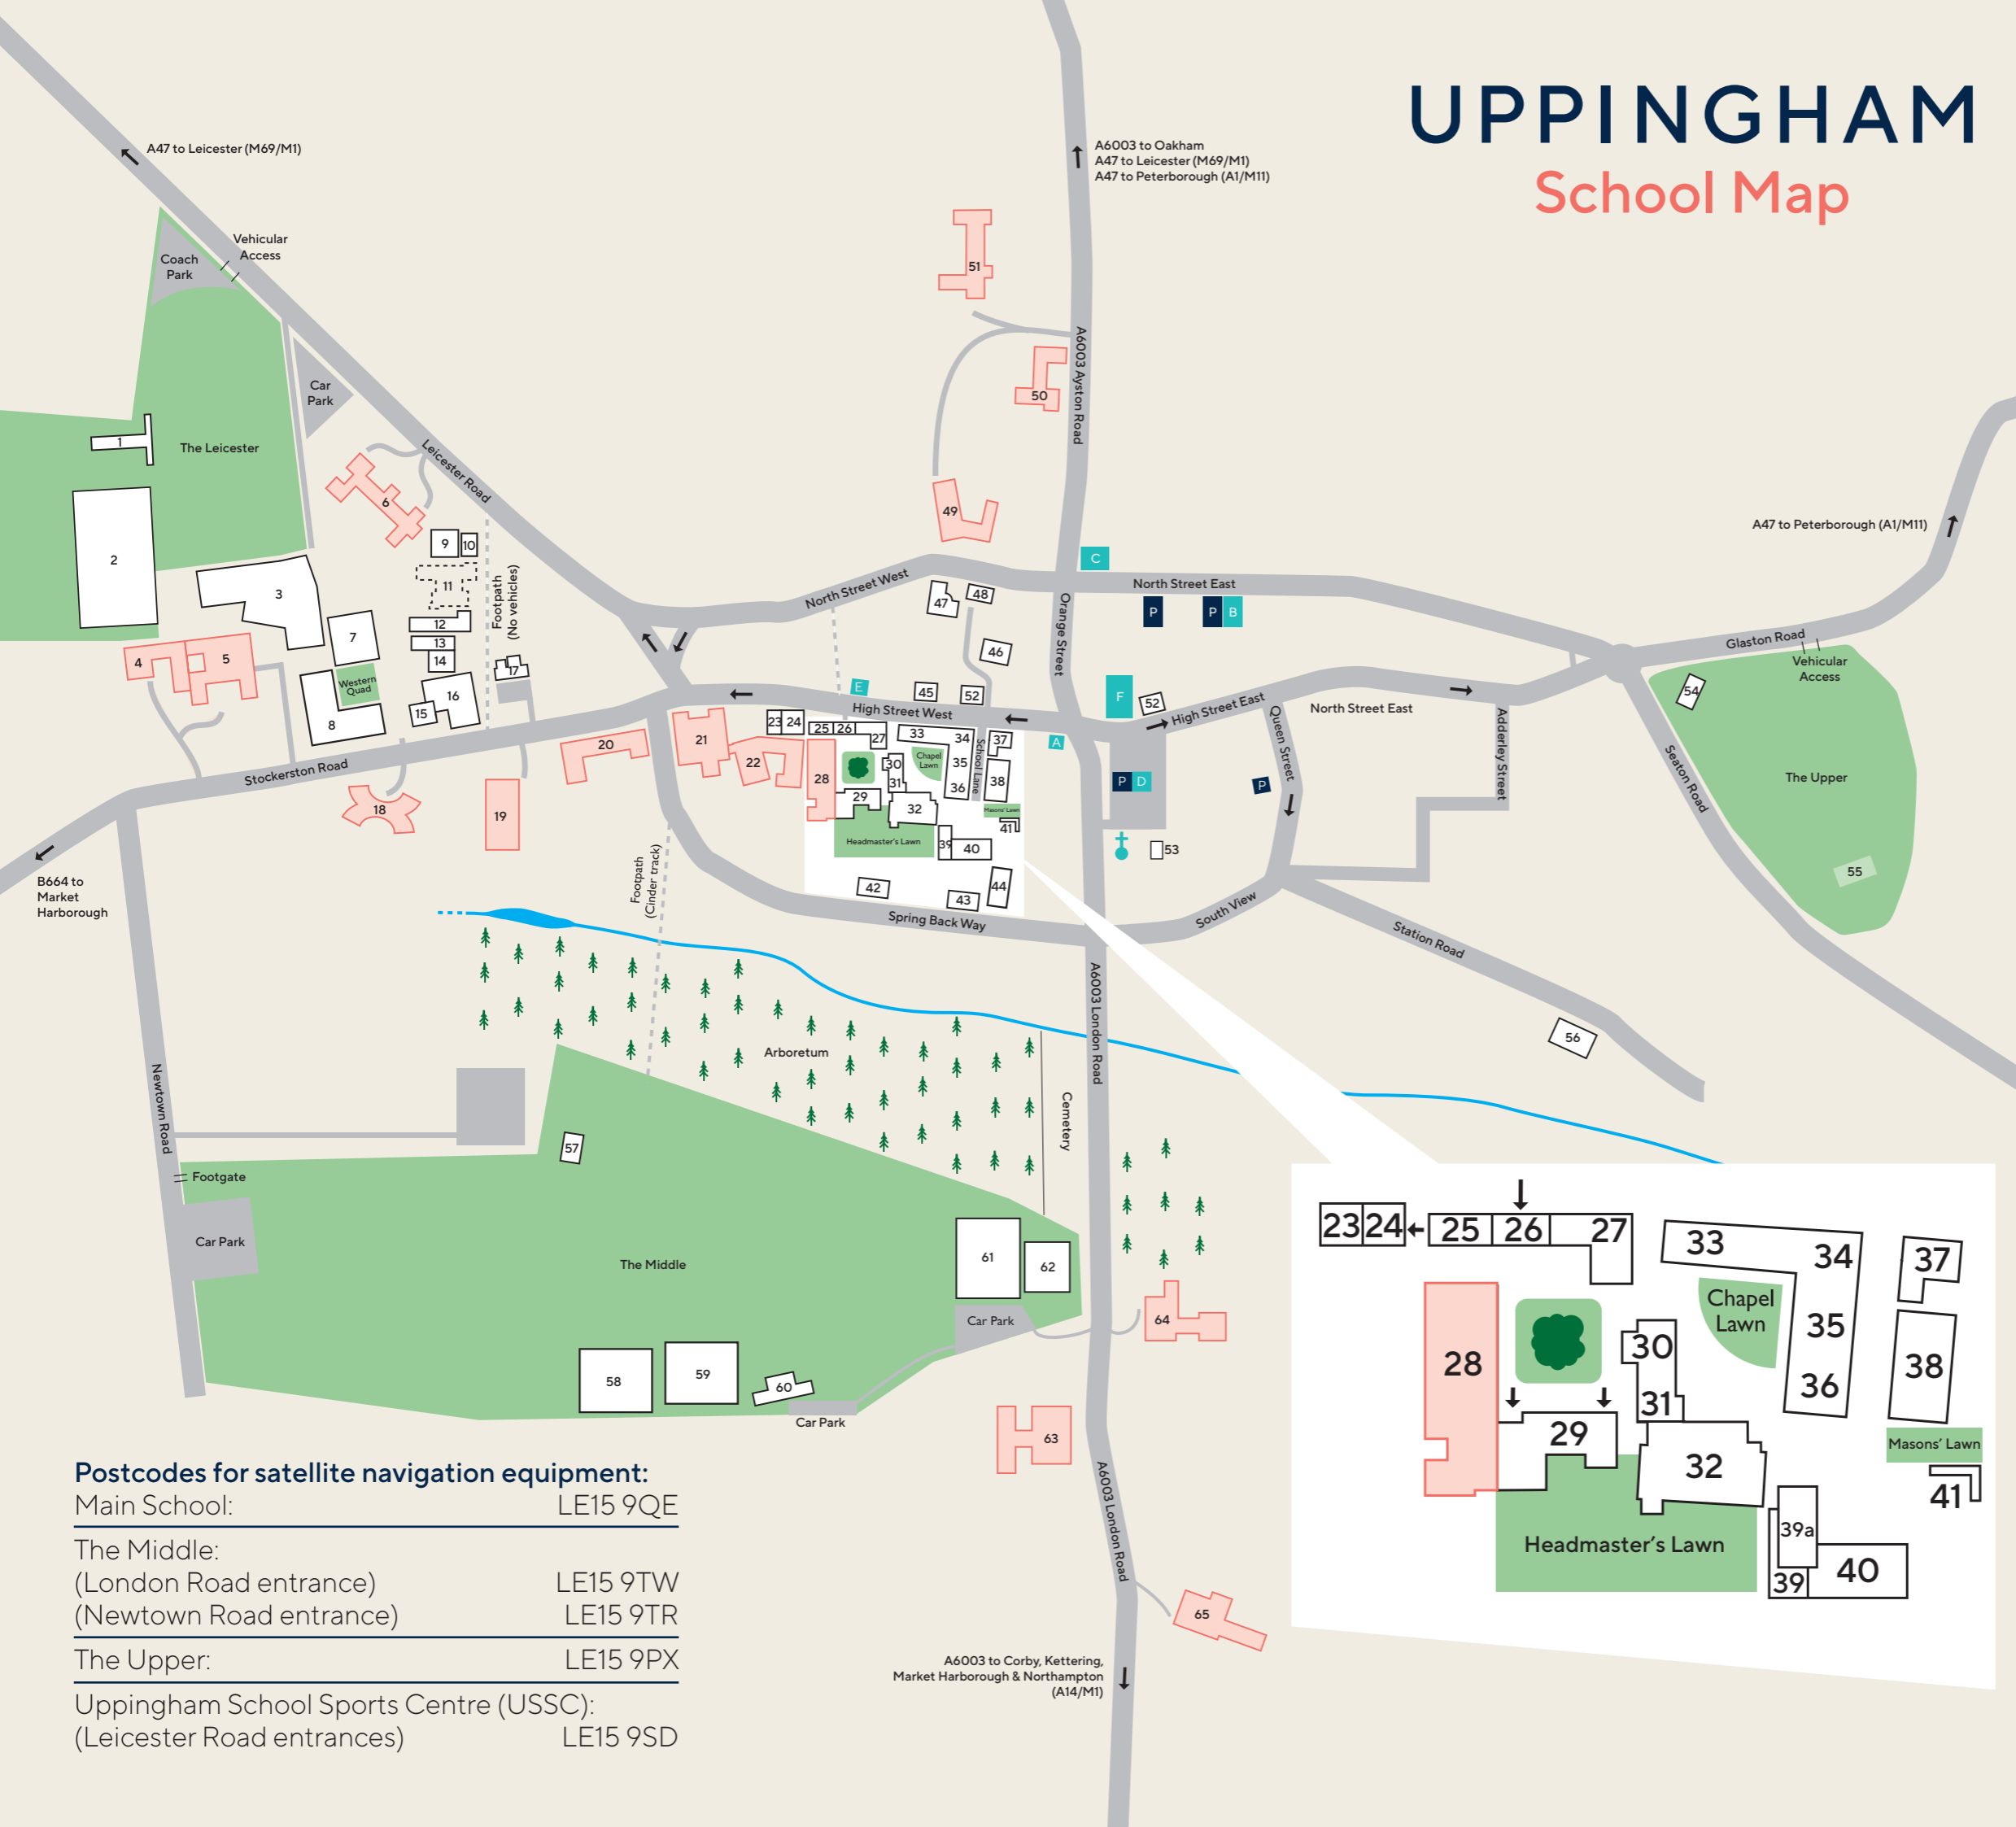

UPPINGHAM

School Map

Postcodes for satellite navigation equipment:

Main School: LE15 9QE

The Middle:
 (London Road entrance) LE15 9TW
 (Newtown Road entrance) LE15 9TR

The Upper: LE15 9PX

Uppingham School Sports Centre (USSC):
 (Leicester Road entrances) LE15 9SD